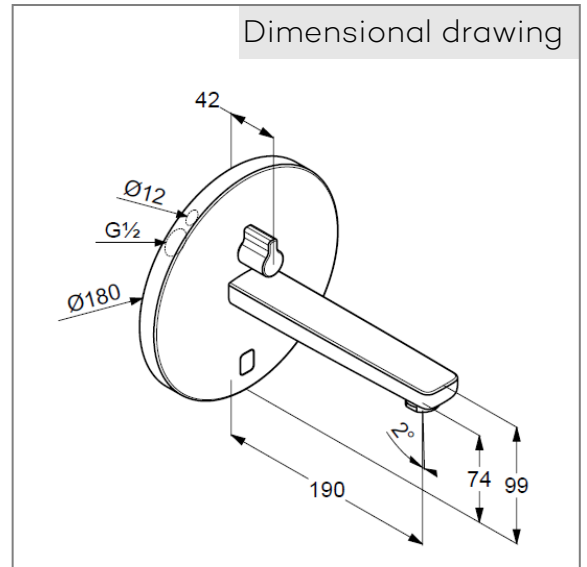

pre installation set KLUDI Art. Nr. 38001 and 38002

mixing shaft with temperature handle

optical object registration

Aerator, S-Pointer M24

flow rate at 3 bar = 5 l/ min.

activation optoelectronic

maximum water run- time ca. 1 minute

safety class IP65

Hygienic flushing

Product picture

Dimensional drawing

Flow rate diagram