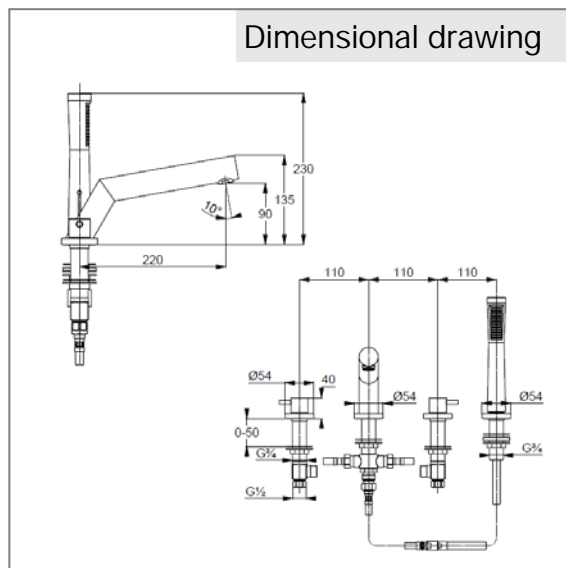

Product: **KLUDI BOZZ 4-hole bath and shower mixer DN 15**

Ref.: **384240576**

Product description

bath and shower mixer DN 15
 solid lever
 four hole tiles deck mounted installation
 flow rate bath 22,5 l/min./ shower 13,5 l/min. at 3 bar
 s-pointer aerator M 24 x l
 ceramic headparts 90°
 automatic diverter: shower to bath tub
 protected against back flow
 retractable handshower
 flexible high pressure supply tubes G 1/2 x G 1/2 x 400 mm
 projection 220 mm
 noise group I

Finishes:
 05 chrome

Product picture

Advertisement

bath and shower mixer, manufacturer KLUDI GmbH & Co. KG, KLUDI BOZZ bath and shower mixer item no. 384240576, chrome plated brass, ceramic headparts 90°, solid lever, noise level DIN 4109 group I, type: bath and shower mixer for four hole tiles deck mounted installation, flow rate bath 22,5 l/min, shower 13,5 l/min. at 3 bar, long spout, aerator M 24 x l, spout projection 220 mm, nozzle height 90/135 mm, back nut fixing, with KLUDI handshower chrome plated plastic, with cleaning system, shower hose with metal body 1500 mm with W 270/KTW-A, automatic diverter: shower to bath tub, flexible high pressure supply tubes with metal body with DVGW / KIWA / CSTB / WRAS with W543/W270 1/2 inch x 1/2 inch x 400mm, protected against back flow DIN EN 1717, for pressure type water heater, for continuous line heater, PN 10,

Dimensional drawing

Flow rate diagram