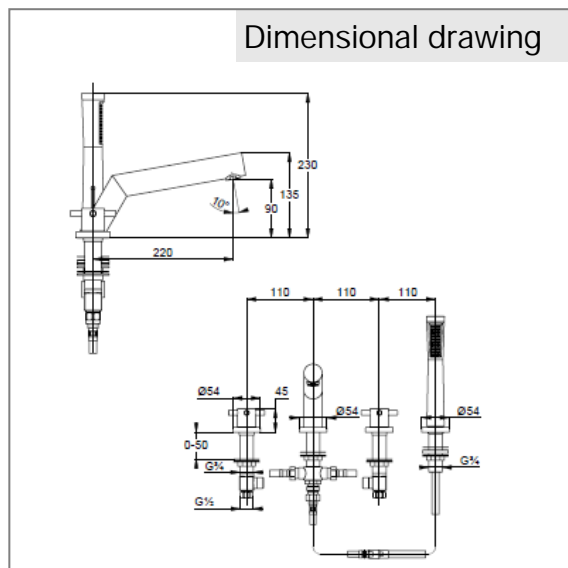

Product: KLUDI BOZZ 4-hole bath and shower mixer DN 15

Ref.: 384240520

Product description

bath and shower mixer DN 15
 solid lever
 four hole tiles deck mounted installation
 flow rate bath 22,5 l/min./ shower 13,5 l/min. at 3 bar
 s-pointer aerator M 24 x l
 ceramic headparts 90°
 automatic diverter: shower to bath tub
 protected against back flow
 retractable handshower
 flexible high pressure supply tubes G 1/2 x G 1/2 x 400 mm
 projection 220 mm
 noise group I

Finishes:
 05 chrome

Advertisement

bath and shower mixer, manufacturer KLUDI GmbH & Co. KG, KLUDI BOZZ bath and shower mixer item no. 384240520, chrome plated brass, ceramic headparts 90°, solid lever, noise level DIN 4109 group I, type: bath and shower mixer for four hole tiles deck mounted installation, flow rate bath 22,5 l/min, shower 13,5 l/min. at 3 bar, long spout, aerator M 24 x l, spout projection 220 mm, nozzle height 90/135 mm, back nut fixing, with KLUDI handshower chrome plated plastic, with cleaning system, shower hose with metal body 1500 mm with W 270/KTW-A, automatic diverter: shower to bath tub, flexible high pressure supply tubes with metal body with DVGW / KIWA / CSTB / WRAS with W543/W270 1/2 inch x 1/2 inch x 400mm, protected against back flow DIN EN 1717, for pressure type water heater, for continuous line heater, PN 10,

Dimensional drawing

Flow rate diagram