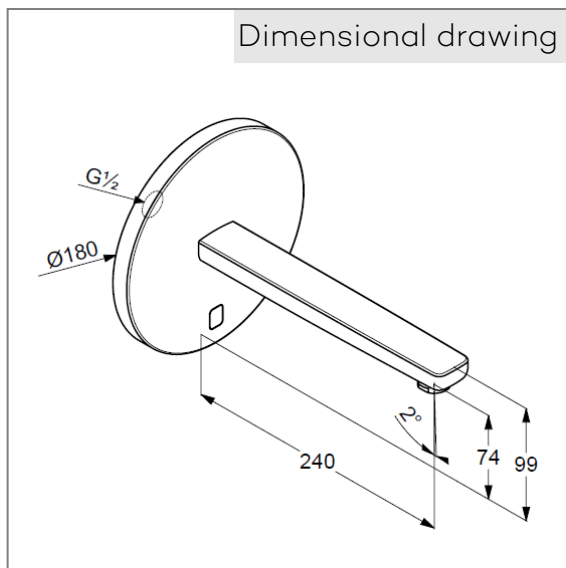

Technical Data

KLUDI ZENTA
electronic controlled basin mixer
pre- installation set
240 mm

Ref.:
3840305

Finishes:
05 chrome

Product description
Manufacturer KLUDI GmbH & Co. KG
Typ: KLUDI ZENTA
Electronic controlled basin mixer
Ref.: 3840305
electronic controlled basin mixer
6V battery or 230V main adapter
trim set without pre-installation set
pre installation set KLUDI Art. Nr. 38003 and 38004
for cold water or mixed water
optical object registration
Aerator, S-Pointer M24
flow rate at 3 bar = 5 l/ min.
activation optoelectrical
maximum water run- time ca. 1 minute
safety class IP65
Hygienic flushing

Product picture

Dimensional drawing

Flow rate diagram