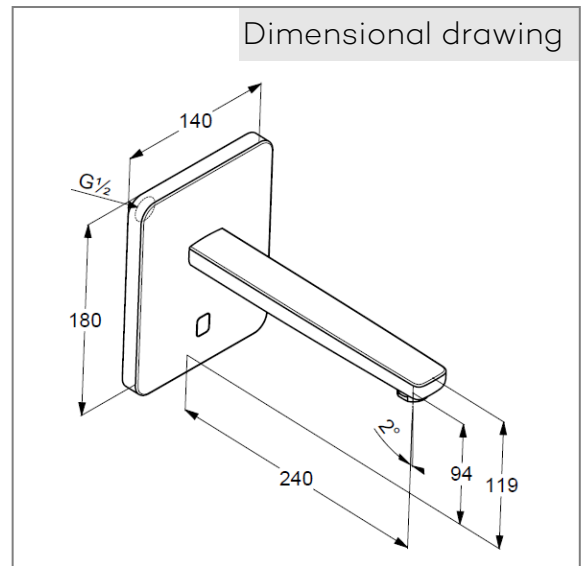

Technical Data

KLUDI ZENTA
electronic controlled basin mixer
pre- installation set
240 mm

Ref.:
3840205

Finishes:
05 chrome

Product description
Manufacturer KLUDI GmbH & Co. KG
Typ: KLUDI ZENTA
Electronic controlled basin mixer
Ref.: 3840205
electronic controlled basin mixer
6V battery or 230V main adapter
trim set without pre-installation set
pre installation set KLUDI Art. Nr. 38003 and 38004
for cold water or mixed water
optical object registration
Aerator, S-Pointer M24
flow rate at 3 bar = 5 l/ min.
activation optoelectronic
maximum water run- time ca. 1 minute
safety class IP65
Hygienic flushing

Product picture

Dimensional drawing

Flow rate diagram