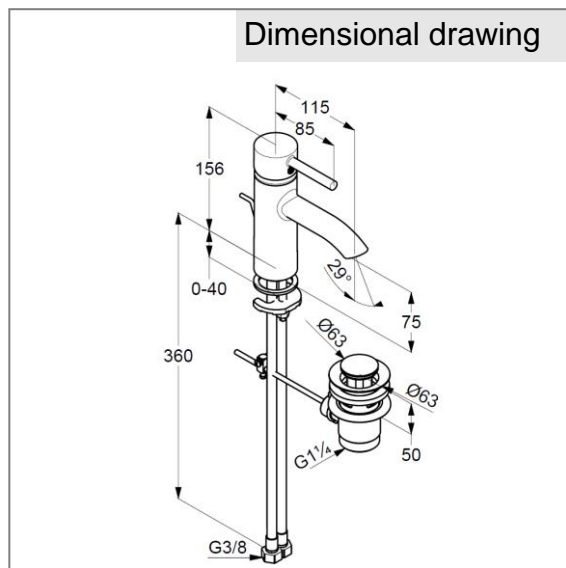

Finishes:
 05 chrome

Product picture

Advertisement

single lever basin mixer, manufacturer KLUDI GmbH & Co KG
 KLUDI BOZZ item no. 382920576,
 Type: single lever basin mixer XL, DN 15/ PN 10, Chrome plated brass, with pop up waste 1 ¼ inch and rod pull knob chrome plated, solid lever chrome plated metal, ceramic cartridge K-35 with hot water safety device, aerator M 16 x 1,5 flow rate 5 l/min. at 3 bar, flexible high pressure supply tubes 3/8 inch with DVGW/ W270 approval, rapid installation set
 Dimensions: height 156 mm, nozzle height 75 mm, projection: 115 mm, lever projection: 85 mm

Dimensional drawing

Flow rate diagram