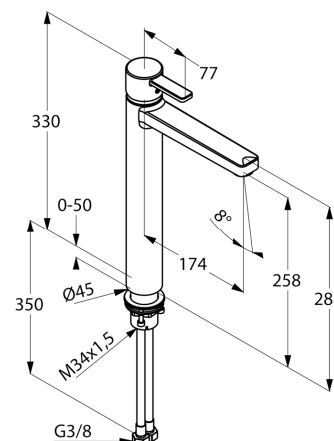

Finishes:  
 05 chrome

**Product picture**

**Advertisement**

single lever basin mixer, manufacturer KLUDI GmbH & Co. KG  
 KLUDI ZENTA item no. 382570575  
 type: single lever basin mixer height 330 mm, DN 15 / PN 10, chrome plated brass,  
 solid lever chrome plated metal, ceramic cartridge K-35 with hot water safety device,  
 aerator M 24 x 1, flow rate 7,2 l/min at 3 bar, flexible high pressure supply tubes 3/8  
 inch with DVGW / W270 approval, shank fixing  
 dimensions: height: 330 mm, nozzle height: 258 mm, projection: 174 mm

**Dimensional drawing**

**Flow rate diagram**