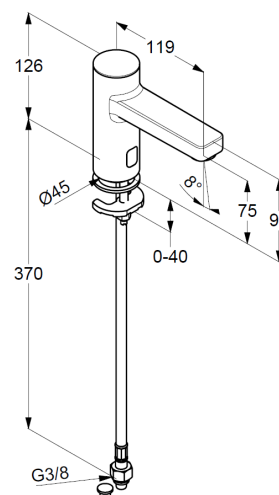

Technical Data

KLUDI ZENTA
electronic controlled pillar tap
DN 15

Ref.:
3820505

Finishes:
05 chrome

Product description
Manufacturer KLUDI GmbH & Co. KG
Typ: KLUDI ZENTA
Electronic controlled pillar tap DN 15
Ref.: 3820505

Pillar tap
electronic controlled
electric power supply via 230 V main adapter
single hole mounted
optical object registration
aerator M24
protected against back flow
flow rate at 3 bar = 4,8 l/ min.
flexible hoses G 3/8 DVGW approved
rapid installation set
activation optoelectrical
maximum water run- time 2 minutes
safety class IP65

Product picture

Dimensional drawing

Flow rate diagram