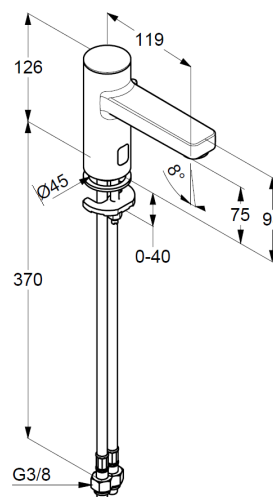

basin mixer DN 15  
electronic controlled  
electric power supply via 230 V main adapter  
single hole mounted  
mixing shaft with temperature handle  
optical object registration  
aerator M24  
protected against back flow  
flow rate at 3 bar = 4,8 l/ min.  
flexible hoses G 3/8 DVGW approved  
with integrated back flow preventer  
rapid installation set  
activation optoelectronic  
maximum water run- time 2 minutes  
safety class IP65

Product picture

Dimensional drawing

Flow rate diagram