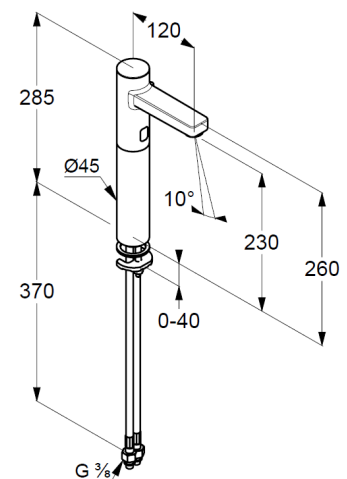

Technical Data

KLUDI ZENTA electronic controlled
basin mixer
DN 15

Ref.:
3810605

Finishes:
05 chrome

Product description
Manufacturer KLUDI GmbH & Co. KG
Typ: KLUDI ZENTA
Electronic controlled basin mixer DN 15/ PN 10
Ref.: 3810605
basin mixer DN 15 for washbowls
electronic controlled
with 9 V Battery
single hole mounted
mixing shaft with temperature handle
optical object registration
aerator M24
protected against back flow
flow rate at 3 bar = 4,8 l/ min.
flexible hoses G 3/8 DVGW approved
with integrated back flow preventer
rapid installation set
activation optoelectronic
usage of 6V Lithium Battery CR-P2 possible
maximum water run- time 2 minutes
safety class IP65

Product picture

Dimensional drawing

Flow rate diagram