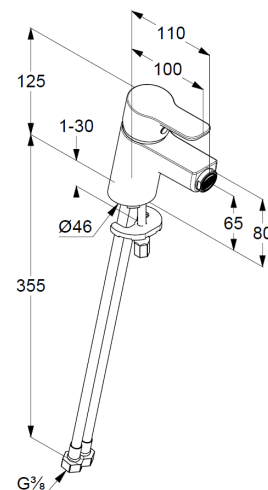

Technical Data

Product: KLUDI PURE&EASY
single lever bidet mixer,
DN 15

Article-Nr.: 375340565

Surface: 05 chrome

Product description

manufacturer KLUDI GmbH & Co. KG
Typ: KLUDI PURE&EASY
single lever bidet mixer,
DN 15/ PN 10
Art. Nr. 375340565
bidet mixer
single lever mixer
single hole mounted
solid lever, metal
S-Pointer M24 PCA
ceramic cartridge with hotwater safety device
flow rate at 3 bar = 6 l/ min.
flexible hoses G 3/8 DVGW approved
rapid installation set

Product Picture

Dimensional drawing

Flow rate diagram