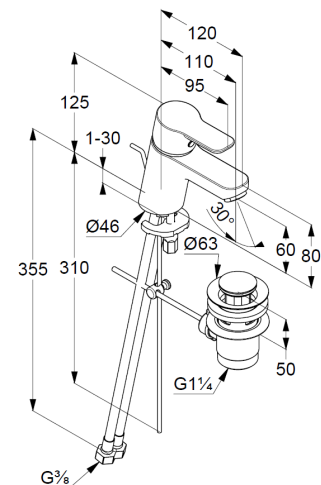

Technical Data

Product: KLUDI PURE&EASY
single lever basin mixer 60
DN 15

Article-Nr.: 373850565

Surface: 05 chrome

Product description

manufacturer KLUDI GmbH & Co. KG
Typ: KLUDI PURE&EASY
single lever basin mixer 60,
DN 15/ PN 10
Art. Nr. 373850565
basin mixer
single lever mixer
single hole mounted
solid handle, metal
aerator M24
ceramic cartridge with hotwater safety device
flow rate at 3 bar = 7 l/ min.
flexible hoses G 3/8 DVGW approved
rapid installation set
pop up waste 1 1/4" metal

Product Picture

Dimensional drawing

Flow rate diagram