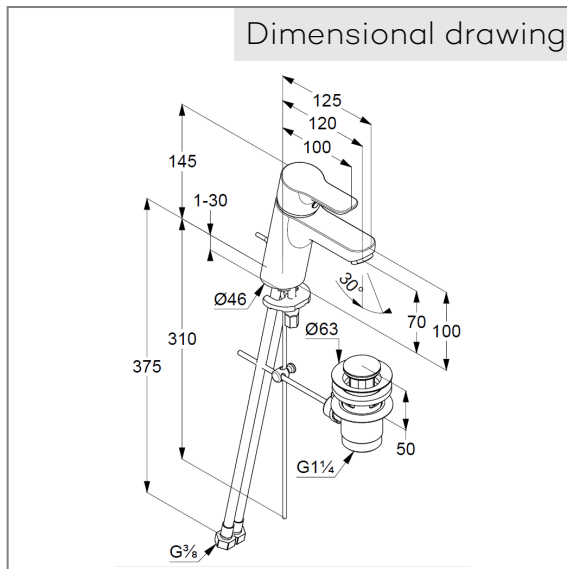

## Technical Data

Product: KLUDI PURE&EASY  
single lever basin mixer 70  
DN 15

Article-Nr.: 373829165

Surface: 91 white/ chrome

### Product description

manufacturer KLUDI GmbH & Co. KG  
Typ: KLUDI PURE&EASY  
single lever basin mixer 70,  
DN 15/ PN 10  
Art. Nr. 373829165  
basin mixer  
single lever mixer  
single hole mounted  
solid handle, metal  
aerator M24  
ceramic cartridge with hotwater safety device  
flow rate at 3 bar = 7 l/ min.  
flexible hoses G 3/8 DVGW approved  
rapid installation set  
pop up waste 1 1/4" metal

Product Picture

Dimensional drawing

Flow rate diagram