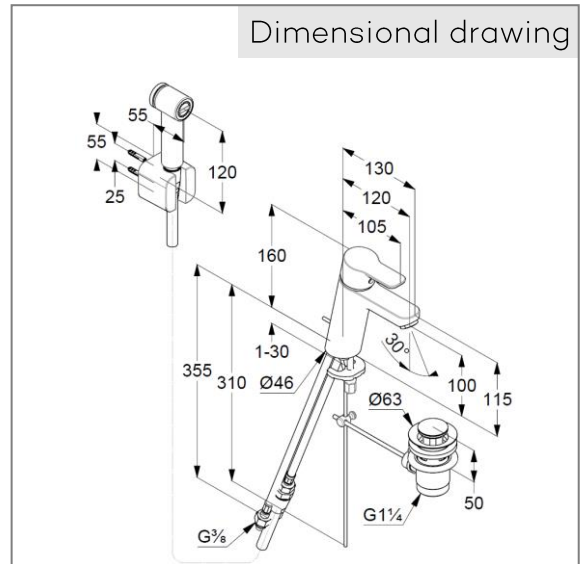

single lever basin mixer,
with lateral hand shower,
DN 15/ PN 10

Art. Nr. 372590565

basin mixer

additional hand shower

single lever mixer

automatic diverter: jet/ aerator

single hole mounted

solid lever, metal

aerator M24

protected against back flow

ceramic cartridge with hotwater safety device

flow rate at 3 bar = 7 l/ min.

flexible hoses G 3/8 DVGW approved

rapid installation set

pop up waste 1 1/4" metal

shower hoses G 1/2 x G 1/2 x 1600 mm

shower hook with fixing material

Product Picture

Dimensional drawing

Flow rate diagram