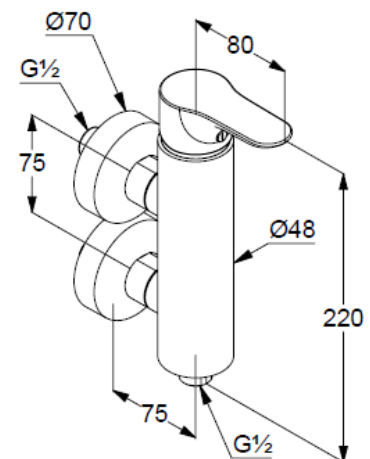

Technical Data

Product: KLUDI OBJEKTA
single lever shower mixer,
DN 15

Article-Nr.: 366510575

Surface: 05 chrome

Product description

manufacturer KLUDI GmbH & Co. KG
Typ: KLUDI OBJEKTA single lever shower mixer,
DN 15/ PN 10
Art. Nr. 366510575
shower mixer DN 15
single lever mixer
wall mounted
vertical wall mounted
solid lever, metal
protected against back flow
shower outlet 1/2 inch
ceramic cartridge with hotwater safety device
flow rate at 3 bar = 17 l/ min.
S-unions G 1/2 x 3/4

Product Picture

Dimensional drawing

Flow rate diagram