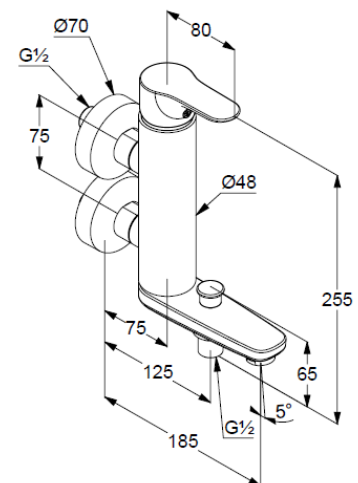

## Technical Data

Product: KLUDI OBJEKTA  
single lever bath- and shower mixer,  
DN 15

Article-Nr.: 364890575

Surface: 05 chrome

### Product description

manufacturer KLUDI GmbH & Co. KG  
Typ: KLUDI OBJEKTA single lever bath- and shower mixer,  
DN 15/ PN 10  
Art. Nr. 364890575  
bath and shower mixer DN 15  
single lever mixer  
wall mounted  
vertical wall mounted  
automatic diverter: shower/ bath  
solid lever, metal  
aerator M24  
protected against back flow  
shower outlet 1/2 inch  
ceramic cartridge with hotwater safety device  
flow rate at 3 bar = 21 l/ min.  
fixed spout  
S-unions G 1/2 x 3/4

Product Picture

Dimensional drawing

Flow rate diagram