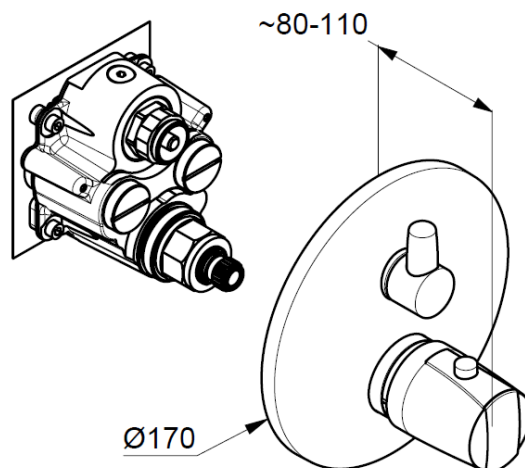

### KLUDI OBJEKTA

concealed thermostatic bath-shower mixer  
trim set without pre-installation set  
PN 10

Ref.:  
358300538

Finishes:  
05 chrome

#### Product description

Manufacturer KLUDI GmbH & Co. KG

Typ: KLUDI OBJEKTA

concealed thermostatic bath-shower mixer  
trim set without pre-installation set

Ref.: 358300538

concealed thermostatic bath-shower mixer  
trim set without pre-installation set  
pre installation set KLUDI FLEXX.BOXX Art. Nr. 88088  
trim set with functional unit  
vertical wall mounted  
diverter as rotary ceramic valve  
temperature handle with hotwater safety at 38°C  
flow rate at 3 bar = 20 l/ min.  
with integrated back flow preventer

Product picture

Dimensional drawing

Flow rate diagram