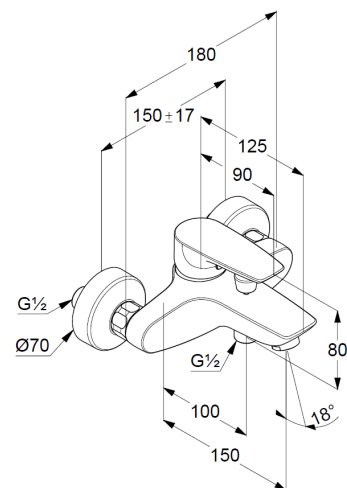

Technical Data

Product: KLUDI PURE&SOLID
single lever bath- and shower mixer,
DN 15

Article-Nr.: 346810575

Surface: 05 chrome

Product description

manufacturer KLUDI GmbH & Co. KG
Typ: KLUDI PURE&SOLID
single lever bath- and shower mixer,
DN 15/ PN 10
Art. Nr. 346810575
bath and shower mixer
single lever mixer
wall mounted
automatic diverter: shower/ bath
solid lever, metal
aerator M24
protected against back flow
shower outlet 1/2 inch
ceramic cartridge with hotwater safety device
flow rate at 3 bar = 21 l/ min.
S-unions G 1/2 x 3/4

Product Picture

Dimensional drawing

Flow rate diagram