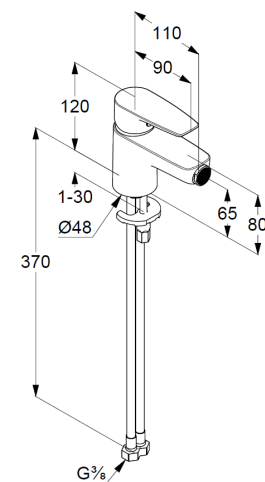

Technical Data

Product: KLUDI PURE&SOLID
single lever bidet mixer,
DN 15

Article-Nr.: 342170575

Surface: 05 chrome

Product description

manufacturer KLUDI GmbH & Co. KG
Typ: KLUDI PURE&SOLID
single lever bidet mixer,
DN 15/ PN 10
Art. Nr. 342170575
bidet mixer
single lever mixer
single hole mounted
solid lever, metal
S-Pointer M24 PCA
ceramic cartridge with hotwater safety device
flow rate at 3 bar = 6 l/ min.
flexible hoses G 3/8 DVGW approved
rapid installation set

Product Picture

Dimensional drawing

Flow rate diagram