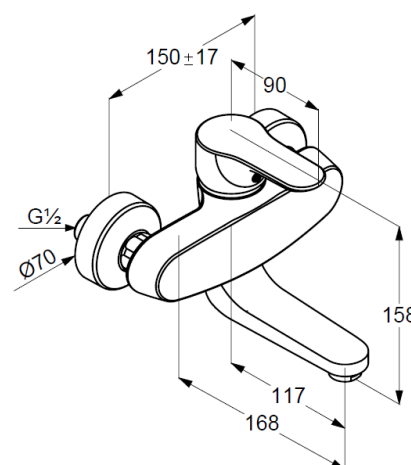

Product: KLUDI OBJEKTA wall mounted single lever sink mixer DN 15

Ref.: 328810575

Product description

single lever sink mixer DN 15
 wall-mounted
 solid lever
 ceramic cartridge with hot water safety device
 aerator M 24 x 1
 flow rate 13 l/min at 3 bar
 swivel or fixable spout 115 mm
 s-unions 1/2 x 3/4 inch

Finishes:
 05 chrome

Product picture

Advertisement

single lever wall sink mixer, manufacturer KLUDI GmbH & Co. KG
 KLUDI OBJEKTA item no. 328810575
 type: single lever wall sink mixer, DN 15 / PN 10, with swivel or fixable spout, chrome plated brass, solid lever chrome plated metal, ceramic cartridge K-41 with hot water safety device, aerator M 24 x 1, flow rate 13 l/min at 3 bar, concealed s-unions 1/2 x 3/4 inch
 dimensions: width: 220 mm, nozzle projection: 168 mm, lever projection: 90 mm, centers: 150 mm

Dimensional drawing

Flow rate diagram