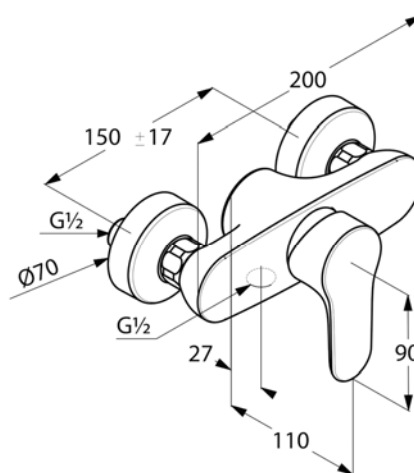

Product: KLUDI OBJEKTA single lever shower mixer DN 15

Ref.: 327640575

Product description

single lever shower mixer DN 15
 wall-mounted
 solid lever
 ceramic cartridge with hot water safety device
 flow class B
 shower connection 1/2 inch
 protected against back flow
 s-unions 1/2 x 3/4 inch

Finishes:
 05 chrome

Product picture

Advertisement

single lever shower mixer, manufacturer KLUDI GmbH & Co KG
 KLUDI OBJEKTA item no. 327640575
 type: single lever shower mixer, DN 15 / PN 10, chrome plated brass, solid lever
 chrome plated metal, ceramic cartridge K-41 with hot water safety device, flow rate
 at shower outlet 30 l/min at 3 bar, protected against back flow DIN EN 1717, shower
 connection 1/2 inch, concealed s-unions 1/2 x 3/4 inch
 dimensions: width: 200 mm, projection: 110 mm, lever projection: 90 mm, centers:
 150 mm

Dimensional drawing

Flow rate diagram