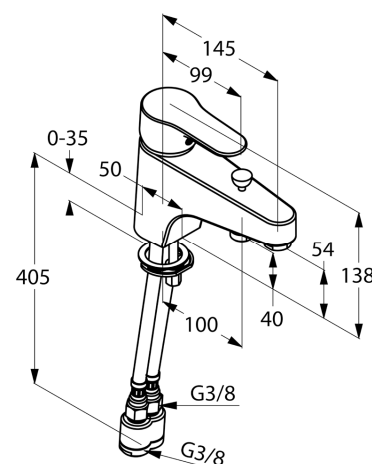

Product: KLUDI OBJEKTA single lever bath- and shower mixer DN 15

Ref.: 326850575

Product description

single lever bath- and shower mixer DN 15
 single hole mounted
 solid lever
 ceramic cartridge with hot water safety device
 aerator M 24 x 1
 flow rate bath filler 19,4 l/min at 3 bar
 flow rate shower outlet 22 l/min at 3 bar
 automatic diverter: shower to bath tub
 shower outlet G 1/2 inch
 protected against back flow
 flexible high pressure supply tubes G 3/8 inch
 rapid installation set

Finishes:
 05 chrome

Advertisement

single lever bath- and shower mixer, manufacturer KLUDI GmbH & Co KG
 KLUDI OBJEKTA item no. 326850575
 type: single lever bath- and shower mixer, DN 15 PN 10, chrome plated brass, solid lever chrome plated metal, ceramic cartridge K-41 with hot water safety device, bath tub filler with aerator M 24 x 1, flow rate bath filler 19,4 l/min at 3 bar, flow rate shower outlet 22 l/min at 3 bar, automatic diverter: shower to bath tub, protected against back flow DIN EN 1717, shower outlet 1/2 inch, flexible high pressure supply tubes with metal body 3/8 inch with DVGW / W270 approval, with sound absorber for installation on angle stop valve AG 3/8 x IG 3/8, rapid installation set
 dimensions: height: 138 mm, nozzle height: 54 mm, projection: 145 mm, lever projection: 99 mm

Product picture

Dimensional drawing

Flow rate diagram