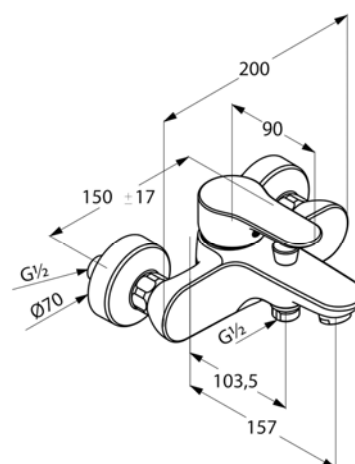

**Product:** KLUDI OBJEKTA single lever bath and shower mixer DN 15

**Ref.:** 326530575

**Product description**

single lever bath and shower mixer DN 15  
 wall-mounted  
 solid lever  
 ceramic cartridge with hot water safety device  
 aerator M 24 x 1  
 flow class CB  
 automatic diverter: shower to bath tub  
 shower connection 1/2 inch  
 protected against back flow  
 s-unions 1/2 x 3/4 inch

Finishes:  
 05 chrome

**Product picture**

**Advertisement**

single lever bath/shower mixer, manufacturer KLUDI GmbH & Co KG  
 KLUDI OBJEKTA item no. 326530575  
 type: single lever bath and shower mixer, DN 15 / PN 10, chrome plated brass, solid lever chrome plated metal, ceramic cartridge K-41 with hot water safety device, bath tub filler with aerator M 24 x 1, flow rate at bath tub filler 22,5 l/min at 3 bar, flow rate at shower outlet 35 l/min at 3 bar, automatic diverter: shower to bath tub, protected against back flow DIN EN 1717, shower connection 1/2 inch, concealed s-unions 1/2 x 3/4 inch  
 dimensions: width: 200 mm, nozzle projection: 157 mm, lever projection: 90 mm, centers: 150 mm

**Dimensional drawing**

**Flow rate diagram**