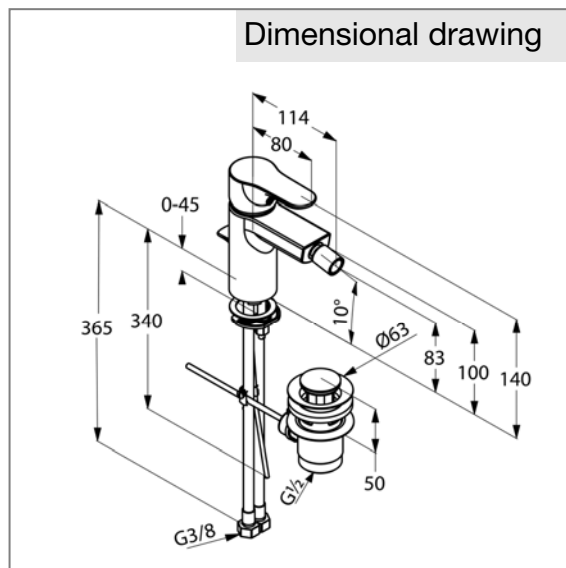

Product: KLUDI OBJETKA single lever bidet mixer DN 15

Ref.: 324160575

Product description

single lever bidet mixer DN 15
 single hole mounted
 solid lever
 ceramic cartridge with hot water safety device
 ball joint caché aerator M 18,5 x 1
 flow class Z
 flexible high pressure supply tubes G 3/8 inch
 rapid installation set
 pop up waste 1 1/4 inch

Finishes:
 05 chrome

Product picture

Advertisement

single lever bidet mixer, manufacturer KLUDI GmbH & Co KG
 KLUDI OBJEKTA item no. 324160575
 type: single lever bidet mixer, DN 15 / PN 10, chrome plated brass, with pop up waste 1 1/4 inch rod-pull and pull knob chrome plated, solid lever chrome plated metal, ceramic cartridge K-35 with hot water safety device, ball joint caché aerator M 18,5 x 1, flow rate 8,2 l/min at 3 bar, flexible high pressure supply tubes 3/8 inch with DVGW / W270 approval, rapid installation set
 dimensions: height: 140 mm, nozzle height: 83 mm, projection: 114 mm, lever projection: 80 mm

Dimensional drawing

Flow rate diagram