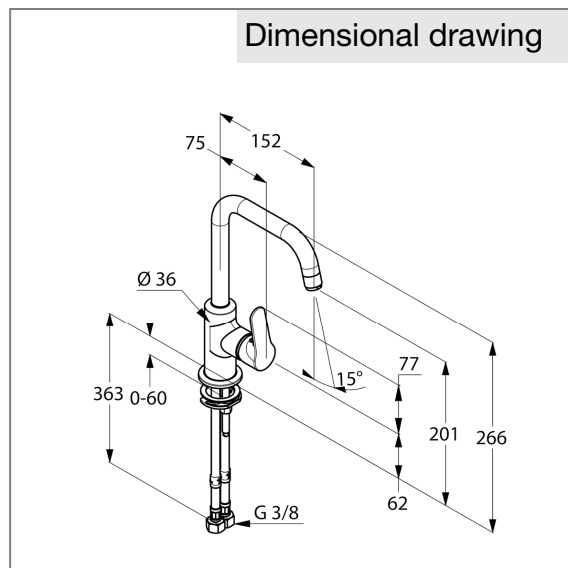

Product: KLUDI OBJEKTA single lever basin mixer DN 15

Ref.: 320240575

Product description

single lever basin mixer DN 15
 single hole mounted
 solid lever
 lateral actuation
 ceramic cartridge
 aerator M 18 x 1
 flow rate 4,5 l/min at 3 bar
 swivel spout (360°)
 flexible high pressure supply tubes 3/8 inch
 rapid installation set

Finishes:
 05 chrome

Product picture

Advertisement

single lever basin mixer, manufacturer KLUDI GmbH & Co. KG
 KLUDI OBJEKTA item no. 320240575
 type: single lever basin mixer, DN 15 / PN 10, with swivel spout (360°), chrome plated brass, solid lever chrome plated metal, with lateral actuation, ceramic cartridge K-25, aerator M 18 x 1, flow rate 4,5 l/min at 3 bar, flexible high pressure supply tubes 3/8 inch with DVGW / W270 approval, rapid installation set
 dimensions: height: 266 mm, nozzle height: 201 mm, projection: 152 mm, lever projection: 75 mm

Dimensional drawing

Flow rate diagram