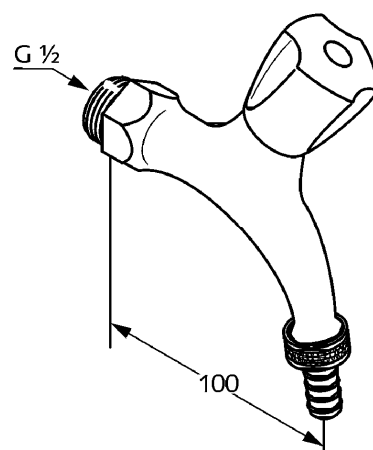

Product: **KLUDI STANDARD bibcock DN 15**

Ref.: **3002505 ..**

**Product description**

bibcock DN 15  
 choice of handle  
 handle Terralux metal (08)  
 handle Terralux ABS (15)  
 wall fastening  
 hose union G 3/4  
 handle marking: blue or red  
 noise group I

Finishes:  
 05 chrome

**Product picture**

**Advertisement**

- \* KLUDI GmbH & Co KG KLUDI STANDARD bibcock item no. 300250508/15
- \*\* classic headpart, DIN EN 200
- \*\*\* chrome plated brass, DIN 50930-6

bibcock, manufacturer KLUDI GmbH & Co KG KLUDI STANDARD bibcock item no. 300250508 / 300250515, DN 15, chrome plated brass, type: bibcock DN 15, handle projection 50 mm, hose union 3/4 inch, noise level DIN EN 4109 group I, without report no., flow class B (max. 0,42 l/s), nozzle projection 100 mm, classic headpart, handle marked: blue, thread connection 1/2 inch, handle: 08 = Terralux chrome plated metal / 15 = Terralux ABS chrome plated plastic, PN 10

**Dimensional drawing**

**Flow rate diagram**