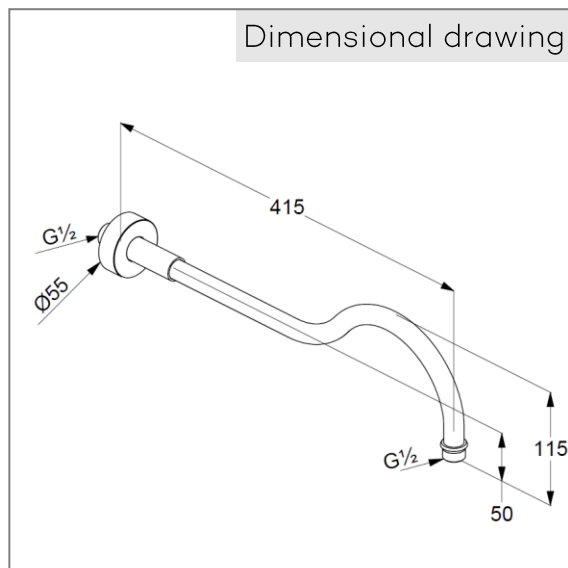

Product: KLUDI ADLON Shower arm DN 15

Ref.: 2751405

Product description

shower arm DN 15
for KLUDI showers
without ball joint
wall flange metall
connection G 1/2

Finishes:
05 chrome

Product picture

Dimensional drawing

Advertisement

shower arm, manufacturer KLUDI GmbH & Co KG
shower arm item no. 2751405, DN 15, chrome plated brass, rigid
shower arm for KLUDI headshowers without ball joint,

Flow rate diagram