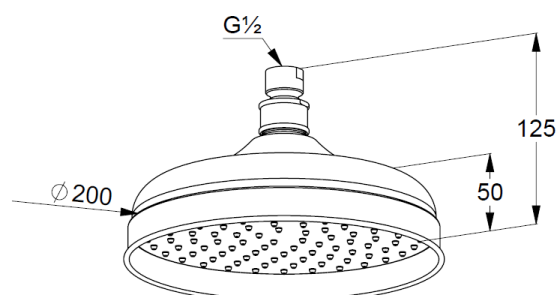

Product: KLUDI ADLON HEADSHOWER DN 15,  
Ø 200 mm

Ref.: 2751045

Product description

head shower 200 mm  
with one spray pattern  
with ball joint  
connection 1/2 inch  
without shower arm

Finishes:  
45 gold

Product picture

Dimensional drawing

Advertisement

head shower, manufacturer KLUDI GmbH & Co. KG  
KLUDI ADLON item no. 275145  
type: head shower DN 15 / PN 5, chrome plated metal, with one  
spray pattern, with ball joint 1/2 inch, without shower arm,