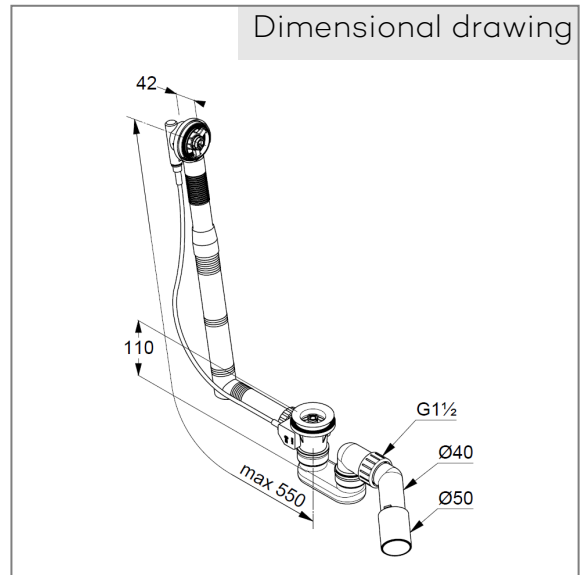

Technical Data

KLUDI ROTEXA 2000 waste an overflow set G 1 1/2

Ref.:
2108000-00

Product description
Manufacturer KLUDI GmbH & Co. KG
Typ: KLUDI ROTEXA 2000 waste an overflow set G 1 1/2
Ref.: 2108000-00
pre installation set
pop-up and overflow set G 1 1/2"
with Bowden cable for bathtubs and deep showertubs
with fixed siphon trap
2 swivel-joints
with overflow hose
approved to DIN EN 274
with connecting branch DN40/50
without trim set
for course hole Ø 52 mm
with Excenter set

Product picture

Dimensional drawing

Flow rate diagram