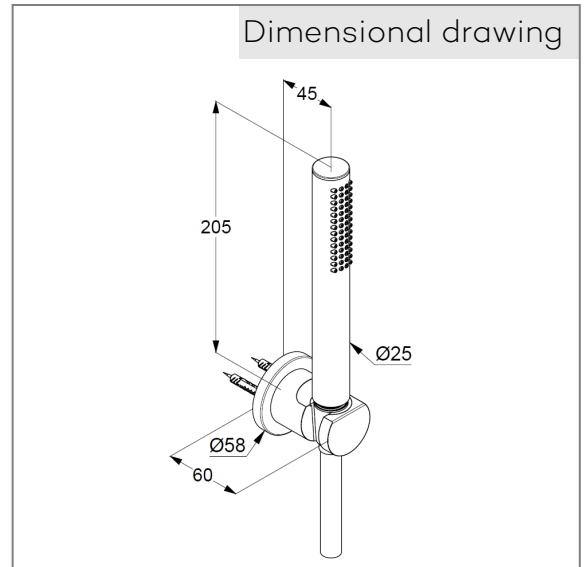

Technical Data

KLUDI NOVA FONTE
bath shower set 1 S
DN 15
Style: Pursistic

Ref.:
2085039-15

Finishes:
39 black matt finished

Product description
Manufacturer KLUDI GmbH & Co. KG
Typ: KLUDI NOVA FONTE
bath shower set 1 S DN 15
Ref.: 2085039-15

hand shower 1 S
1 spray pattern
with cleaning system
connection 1/2"
sieve seal

Shower hose
plastic coated
with metal-effect
with conical nuts
anti twist
G 1/2 x G 1/2 x 1250 mm

shower hook
for shower hoses with conical nuts,
With fixing material
for rigid wall mounting

Product picture

Dimensional drawing

Flow rate diagram