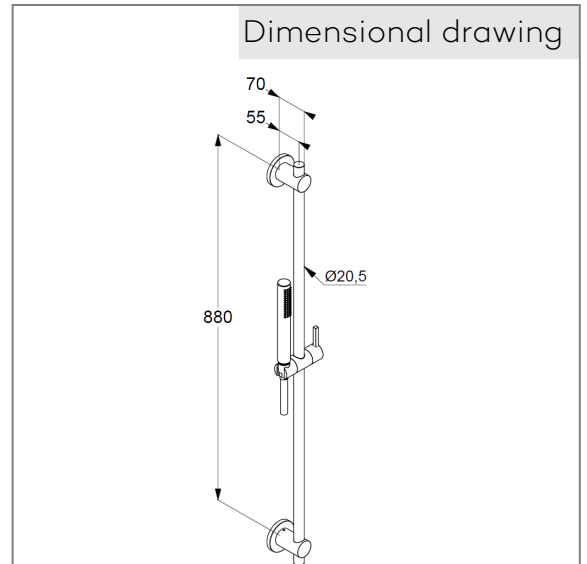

hand shower 1 S
1 spray pattern
with cleaning system
connection 1/2"
sieve seal

Shower hose
plastic coated
with metal-effect
with conical nuts
anti twist
G 1/2 x G 1/2 x 1600 mm

wall rail 900 mm
height-adjustable hand shower holder
With fixing material
for rigid wall mounting

Product picture

Dimensional drawing

Flow rate diagram