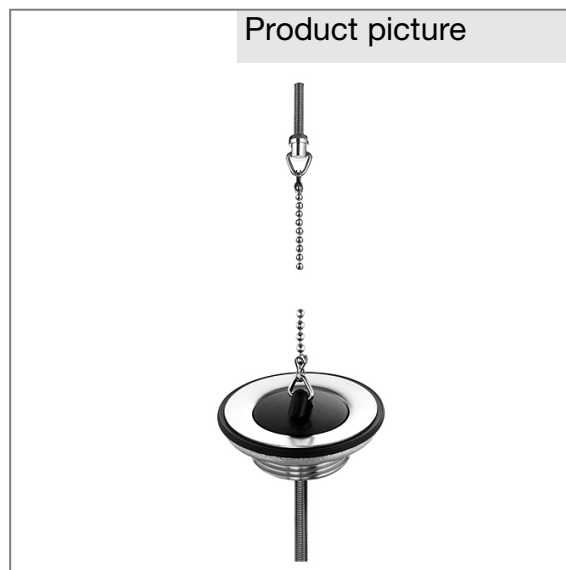

Product: **KLUDI Universal-grated basin plug waste G 1 1/4"**

Ref.: **1140235-00**

Product description

Universal-grated basin plug waste G 1 1/4"
 valve grate made of
 chromium nickel steel Ø 63 mm
 waste part plastic white
 with ball chain and holder
 DIN EN 274

Finishes:
 35 chromium nickel steel

Product picture

Advertisement

- * KLUDI GmbH & Co KG KLUDI Universal-grated basin plug waste item no. 1140235-00
- ** waste part plastic white
- *** DIN EN 274

Universal-grated basin plug waste, manufacturer KLUDI GmbH & Co KG KLUDI Universal-grated basin plug waste item no. 1140235-00, chromium nickel steel, diameter valve grate 63 mm, waste part plastic white 1 1/4 inch, L = mounting screw 60 mm, with ball chain and holder, DIN EN 274,

Dimensional drawing