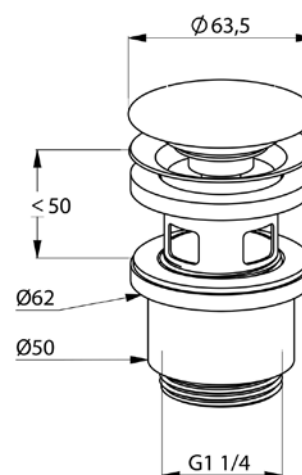

Product: KLUDI PUSH-OPEN fastening basin waste valve G 1 1/4"

Ref.: 1042405-00

Product description

fastening basin waste valve G 1 1/4"
for washbasin with overflow
waste flow rate >32 l/min
overflow capacity approx 20 l/min

Finishes:
05 chrome

Product picture

Advertisement

- * KLUDI GmbH & Co. KG KLUDI PUSH-OPEN fastening basin waste valve G 1 1/4", item no. 1042405-00
- ** chrome plated brass, accordance to DIN EN 274
waste flow rate > 32 l/min

KLUDI PUSH-OPEN fastening basin waste valve G 1 1/4", manufacturer KLUDI GmbH & Co. KG, KLUDI PUSH-OPEN item no. 1042405-00, chrome plated brass, fastening basin waste valve G 1 1/4", diameter valve plate 63,5 mm, for washbasin with overflow, waste flow rate >32 l/min, for basin hole diameter 42 - 50 mm

Dimensional drawing

Flow rate diagram

waste flow rate in accordance to
DIN EN 274 > 32,0 l/min