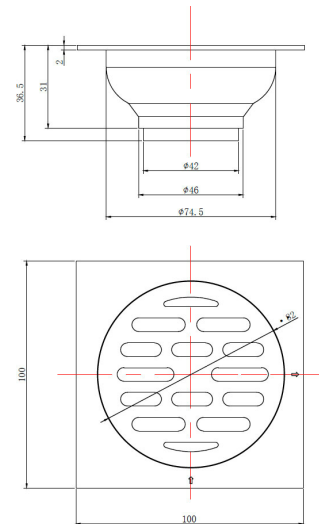

Line Drawing:

RAK90760-1 online

21/6/2021

KLUDI
RAK
"We Stand for Water Saving"