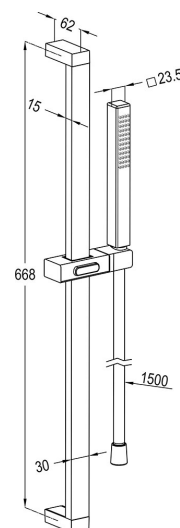

TECHNICAL DATASHEET

Reference: RAK62200

Product: 1S Shower set DN15

RAK62200

Stainless Steel

Product Description:

shower set 1S DN15
L = 680 mm wall rail
with slider horizontally and vertically adjustable
1S hand-held shower DN 15
with rain shower
bright silver shower hose
1/2 inch x 1/2 inch x 1500 mm
with metal-effect and conical nuts
with fixing kit

Advertisement:

- KLUDI RAK LLC shower set item no. RAK62200
- chrome plated stainless steel/plastic
- accordance to DIN EN 1113 / DIN EN 1112

shower set, manufacturer KLUDI RAK LLC item no. RAK62200 chrome plated stainless steel/plastic, length 680mm, with horizontal and vertical adjustable slider, wall bar with pipe width 30 mm, with bright silver shower hose, with metal-effect and conical nuts, 1/2 inch x 1/2 inch x 1500 mm, with 1S hand-held shower DN 15/PN5, chrome plated plastic, with rain shower, noise level DIN EN 4109 group I

Line Drawing: