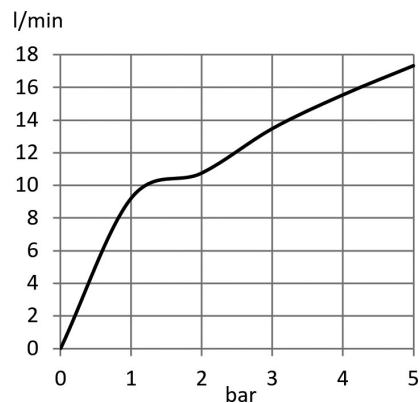

TECHNICAL DATASHEET

Reference: RAK62200

Product: 1S Shower set DN15

RAK62200

Stainless Steel

Product Description:

shower set 1S DN15
L = 680 mm wall rail
with slider horizontally and vertically adjustable
1S hand-held shower DN 15
with rain shower
bright silver shower hose
1/2 inch x 1/2 inch x 1500 mm
with metal-effect and conical nuts
with fixing kit

Advertisement:

- * KLUDI RAK LLC shower set item no. RAK62200
- * chrome plated stainless steel/plastic
- * accordance to DIN EN 1113 / DIN EN 1112

shower set, manufacturer KLUDI RAK LLC item no. RAK62200 chrome plated stainless steel/plastic, length 680mm, with horizontal and vertical adjustable slider, wall bar with pipe width 30 mm, with bright silver shower hose, with metal-effect and conical nuts, 1/2 inch x 1/2 inch x 1500 mm, with 1S hand-held shower DN 15/PN5, chrome plated plastic, with rain shower, noise level DIN EN 4109 group I

Line Drawing:

Water Flow Rate#:

variation: ± 15%

RAK62200 online

25/2/2022

KLUDI
RAK

"We Stand for Water Saving"