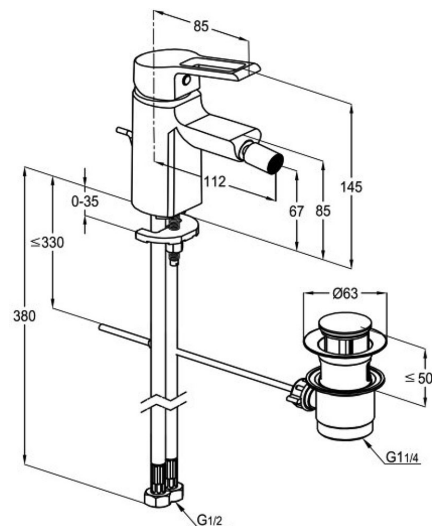

Line Drawing: