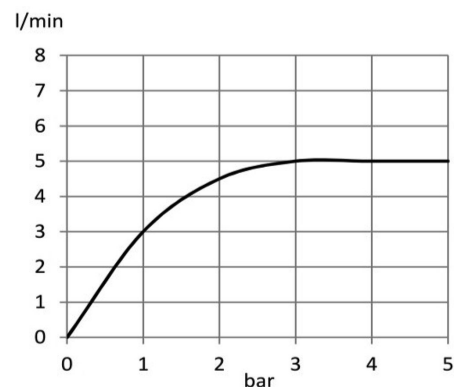

Water Flow Rate#:

variation: ± 15%

RAK38001-01 online

28/2/2022

KLUDI
RAK
"We Stand for Water Saving"