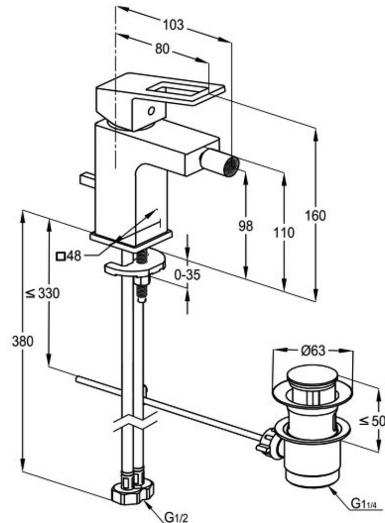

Line Drawing: