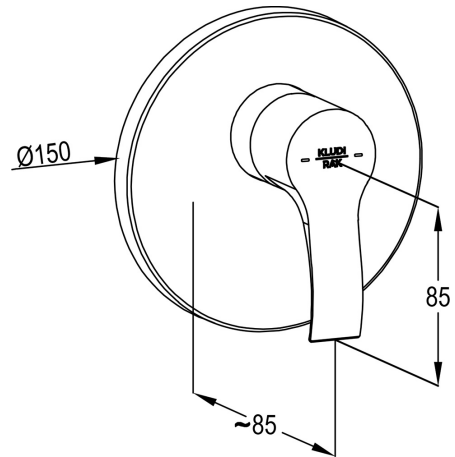

Line Drawing:

RAK37079 online

28/2/2022

KLUDI
RAK

"We Stand for Water Saving"