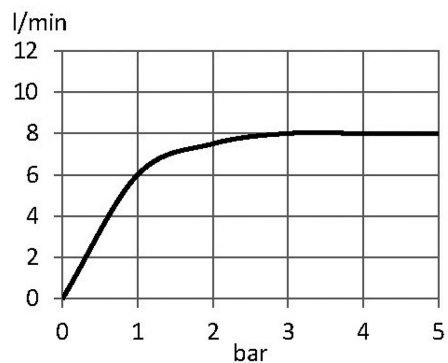

Water Flow Rate#:

variation: ± 15%

RAK37002-87 online

25/2/2022

KLUDI
RAK

"We Stand for Water Saving"