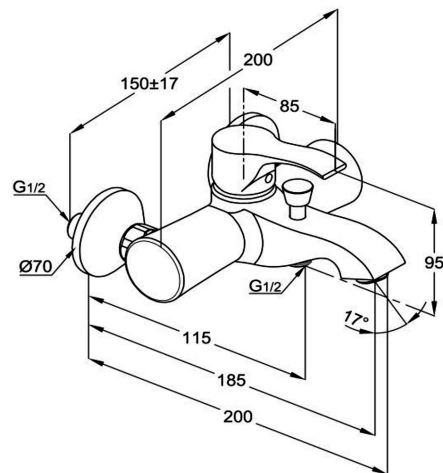

Line Drawing: