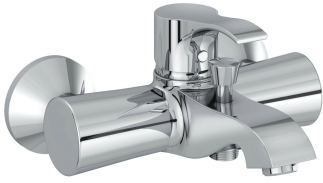

TECHNICAL DATASHEET

Reference: RAK37002-87

Product: PETRA single lever bath and shower mixer
DN 15

RAK37002-87

Chrome

Product Description:

single lever bath and shower mixer DN 15
wall fastening
solid lever
ceramic cartridge with hot water safety device
PCA aerator M 24 x 1
protected against backflow
flow regulator 8 l/min
automatic diverter: shower to bath tub shower
connection 1/2 inch
protected against back flow
S-unions 1/2 x 3/4 inch
in accordance to EN 817

Advertisement:

- * KLUDI RAK LLC item no. RAK37002-87 PETRA single lever bath and shower mixer
- * chrome plated brass, in accord. to EN 50930-6
- * in accordance to EN 817, EN 1717
- * ceramic cartridge K-35 with hot water safety device

single lever bath and shower mixer, manufacturer KLUDI RAK LLC KLUDI RAK PETRA item no. RAK37002-87
type: single lever bath and shower mixer, DN 15 / PN 10, chrome plated brass, solid lever, chrome plated metal, ceramic cartridge K-35 with hot water safety device, with automatic diverter: shower to bath tub, protected against back flow EN 1717, wall fastening, bath tub filler with aerator M 24 x 1, flow class CB, shower connection 1/2 inch, S-unions 1/2 x 3/4 inch, for pressure type water heater, for continuous line heater dimensions: projection shower connection 115 mm, nozzle projection 185 mm, lever projection 85 mm