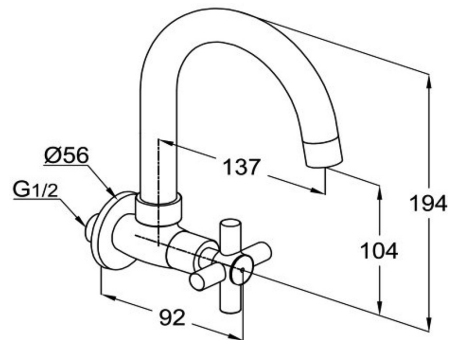

TECHNICAL DATASHEET

Reference: RAK34008-01

Product: PREMIER X wall mount sink tap DN15

RAK34008-01

Chrome

Product Description:

wall mount sink tap
metal handle
single hole mounted
in accordance to EN 200
marked : blue
aerator M22x1
flow rate 6.0 l/min.
thread connection 1/2 inch
Pressure Compensating Aerator 6.0 l/min

Advertisement:

- * KLUDI RAK LLC item no. RAK34008-01
- * chrome plated brass, in accord. to EN 50930-6
- * in accordance to EN 200

wall mount sink tap, manufacturer KLUDI RAK LLC
KLUDI RAK PREMIER X item no. RAK34008-01, chrome
plated brass, swivel U spout, aerator M22x1, flow rate
6.0 l/min., cross head handle, marked : blue, thread
connection 1/2 inch, handle chrome plated metal.
dimensions: handle projection from wall 92mm, spout
projection 137mm, nozzle height 104mm

Line Drawing:

Water Flow Rate#:

variation: ± 15%

RAK34008-01 online

4/11/2021

KLUDI
RAK
"We Stand for Water Saving"