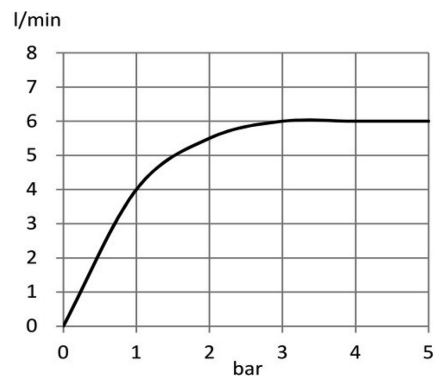

Advertisement:

- * KLUDI RAK LLC item no. RAK34008-01
- * chrome plated brass, in accord. to EN 50930-6
- * in accordance to EN 200

wall mount sink tap, manufacturer KLUDI RAK LLC
KLUDI RAK PREMIER X item no. RAK34008-01, chrome
plated brass, swivel U spout, aerator M22x1, flow rate
6.0 l/min., cross head handle, marked : blue, thread
connection 1/2 inch, handle chrome plated metal.
dimensions: handle projection from wall 92mm, spout
projection 137mm, nozzle height 104mm

Line Drawing:

Water Flow Rate#:

variation: ± 15%

RAK34008-01 online

4/11/2021

KLUDI
RAK
"We Stand for Water Saving"