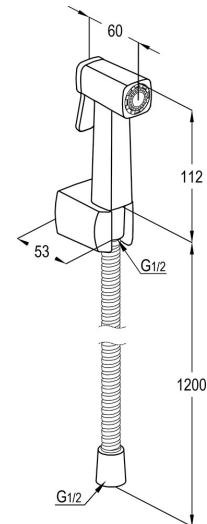

TECHNICAL DATASHEET

Reference: RAK32107

Product: ABS shattaf with hose and holder

RAK32107

Chrome

Product Description:

ABS Shattaf
SS 304 braided pull out anti explosive hose
double lock hose
G1/2 x G1/2 x 1200 mm
conical nuts with antitwist on one side
wall bracket
mesh filter
spray type flow straightener

Advertisement:

- * KLUDI RAK LLC item no. RAK32107
- * ABS chrome plated brass

ABS shattaf, manufacturer KLUDI RAK LLC, item no. RAK32107, with SS 304 braided pull out double lock anti explosive hose, G1/2 x G1/2 x 1200 mm conical nuts with anti-twist on one side, with spray type flow straightener, wall mounted bracket, with screw and fisher plug

Line Drawing:

Water Flow Rate#:

variation: ± 15%

RAK32107 online

26/7/2022

KLUDI
RAK
"We Stand for Water Saving"