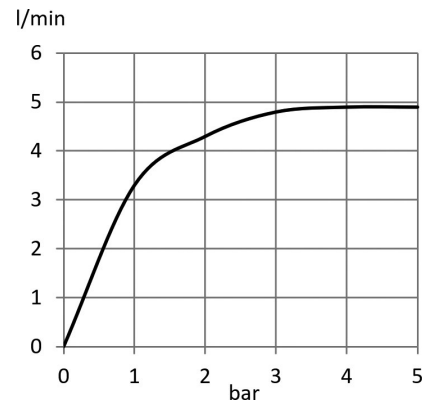

Line Drawing:

Water Flow Rate#:

variation: ± 15%

RAK32107 online

26/7/2022

KLUDI
RAK
"We Stand for Water Saving"