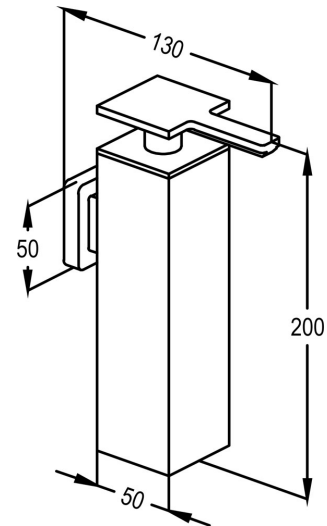

Line Drawing:

RAK28033 online

26/7/2022

KLUDI
RAK
"We Stand for Water Saving"