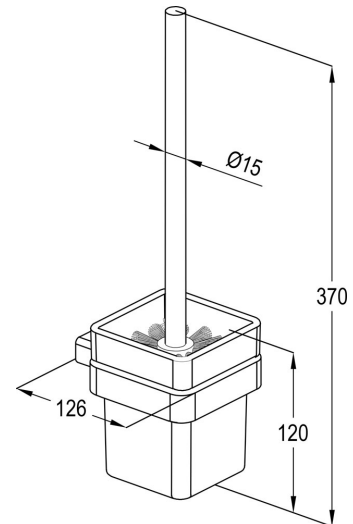

TECHNICAL DATASHEET

Reference: RAK28032

Product: PACIFIC Toilet brush holder

RAK28032

Chrome

Product Description:

toilet brush holder
with glass
wall fastening
with mounting kit

Advertisement:

* KLUDI RAK LLC item no. RAK28032 PACIFIC toilet brush holder
* Chrome plated brass

toilet brush holder, manufacturer KLUDI RAK LLC, KLUDI RAK PACIFIC bathroom accessories item no. RAK28032, Chrome plated brass, wall fastening, with mounting kit, dimensions: projection: 126 mm, height : 370 mm

Line Drawing:

RAK28032 online

26/7/2022

KLUDI
RAK
"We Stand for Water Saving"