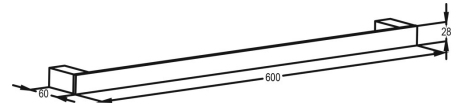

Line Drawing:

RAK28001 online

26/7/2022

KLUDI
RAK
"We Stand for Water Saving"