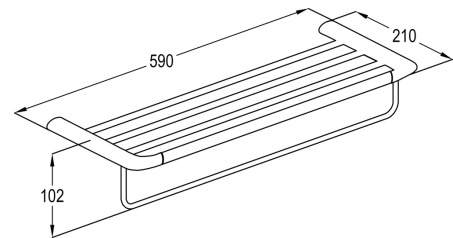

TECHNICAL DATASHEET

Reference: RAK20020

Product: SWING Towel shelf with towel bar

*RAK20020

Chrome Finish

Product Description:

towel shelf with towel bar
wall fastening
with mounting kit

Advertisement:

* KLUDI RAK LLC item no. RAK20020 SWING towel shelf with towel bar
* Chrome plated brass

towel shelf with towel bar, manufacturer KLUDI RAK LLC, KLUDI RAK SWING bathroom accessories item no. RAK20020, Chrome plated brass, wall fastening, with mounting kit, dimensions: projection: 210 mm, height: 102 mm, length: 590 mm

Line Drawing:

RAK20020 online

26/7/2022

KLUDI
RAK

"We Stand for Water Saving"