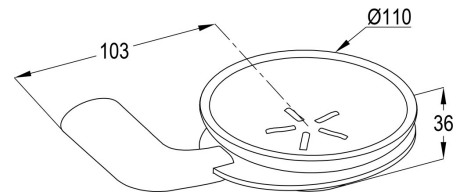

Line Drawing:

RAK20008 online

26/7/2022

KLUDI
RAK
"We Stand for Water Saving"