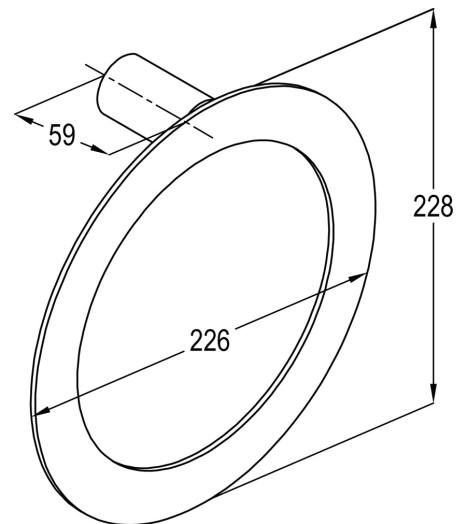

Line Drawing:

RAK20003 online

26/7/2022

KLUDI
RAK
"We Stand for Water Saving"