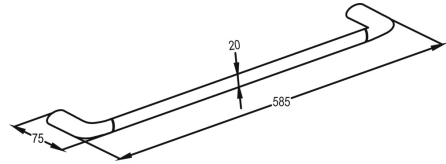

Line Drawing:

RAK20001 online

26/7/2022

KLUDI
RAK
"We Stand for Water Saving"