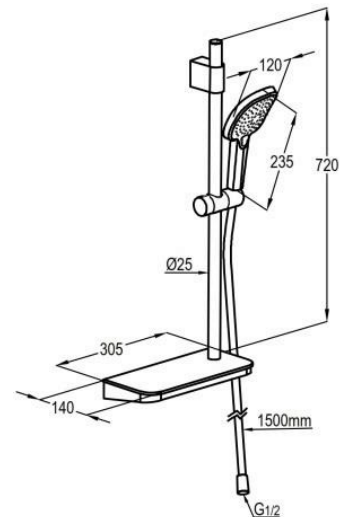

TECHNICAL DATASHEET

Reference: RAK14029-87

Product: 3S shower set with acrylic shelf L = 725 mm

RAK14029-87

chrome

Product Description:

3S shower set
wall bar, L= 725mm
wall bar with acrylic shelf
with slider horizontally and vertically adjustable
3S hand-held shower DN15
jet kind:spray, massage, sparay+massage
bright silver shower hose 1/2 x 1/2 inch x 1500 mm
with conical nuts
with screws and dowels
with dirt catching sieve
flow regulator 8.0ltr/min

Advertisement:

- KLUDI RAK LLC item no. RAK14029-87
- chrome plated plastic
- in accordance to DN EN 1112 / DIN EN 1113

3S shower set, manufacturer KLUDI RAK LLC item no. RAK14029-87 chrome plated plastic, length 725mm,with horizontal and vertical adjustable slider, wall bar, bright silver shower hose 1/2 x 1/2 inch x 1500 mm, conical nuts, chrome plated brass, 3S hand held shower DN15, chrome plated plastic, jet kind: spray, massage, sparay+massage with flow regulator 8.0 ltr/min

Line Drawing: