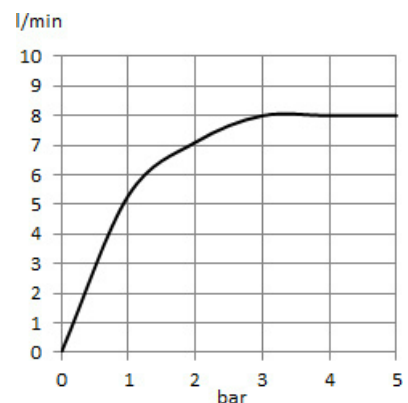

TECHNICAL DATASHEET

Reference: RAK14029-87

Product: 3S shower set with acrylic shelf L = 725 mm

RAK14029-87

chrome

Product Description:

3S shower set
wall bar, L= 725mm
wall bar with acrylic shelf
with slider horizontally and vertically adjustable
3S hand-held shower DN15
jet kind:spray, massage, sparay+massage
bright silver shower hose 1/2 x 1/2 inch x 1500 mm
with conical nuts
with screws and dowels
with dirt catching sieve
flow regulator 8.0ltr/min

Advertisement:

- * KLUDI RAK LLC item no. RAK14029-87
- * chrome plated plastic
- * in accordance to DN EN 1112 / DIN EN 1113

3S shower set, manufacturer KLUDI RAK LLC item no. RAK14029-87 chrome plated plastic, length 725mm,with horizontal and vertical adjustable slider, wall bar, bright silver shower hose 1/2 x 1/2 inch x 1500 mm, conical nuts, chrome plated brass, 3S hand held shower DN15, chrome plated plastic, jet kind: spray, massage, sparay+massage with flow regulator 8.0 ltr/min

Line Drawing:

Water Flow Rate#:

variation: ± 15%

RAK14029-87 online

22/6/2021

KLUDI
RAK
"We Stand for Water Saving"