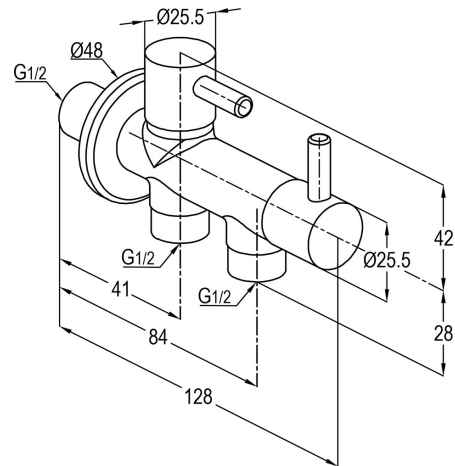

Line Drawing: