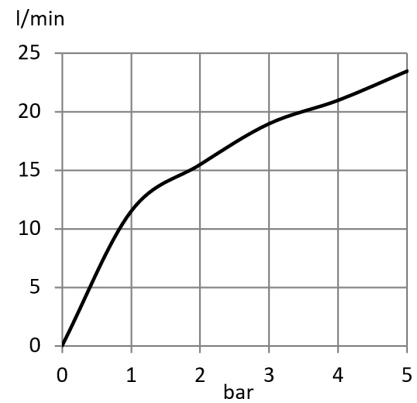

Water Flow Rate#:

variation: $\pm 15\%$

RAK12019 online

25/2/2022

KLUDI
RAK
"We Stand for Water Saving"